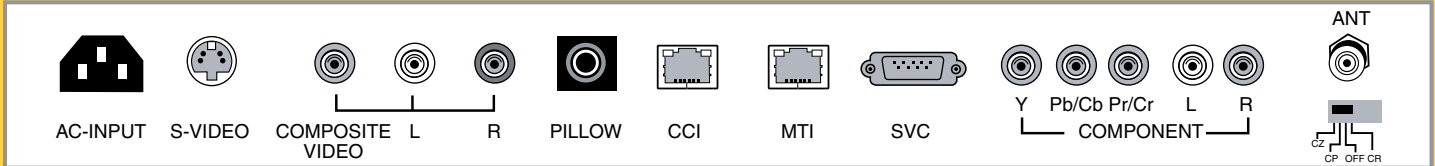

Inova 20

P20LCDC 20" LCD Television

Panel

Screen Size	20.1"
Aspect Ratio	4:3
Native Resolution	640x480
Brightness	450cd/m²
Contrast Ratio	400:1
Viewing Angle	170° x 170°
Color Depth	16.7M
Lamp Life	50K Hours
Response Time	12ms

Video

NTSC Tuner	Air VHF/UHF Cable Std Cable HRC Cable IRC
ATSC Tuner	Air VHF/UHF Cable Std Cable HRC Cable IRC
Video	MPEG-2
Audio	AC-3
QAM in the clear	Cable Std Cable HRC Cable IRC
FM Tuner	88.1-107.9 MHz
Supported Formats	1080i, 720p, 480p, 480i
Comb Filter	Yes, 2D Digital
ARC	4:3

Audio

Analog	Mono/Stereo/SAP
Digital	Multi Lingual
Equalizer	Yes
SSM (Sound Status Memory)	Flat Music Movie Speech User
AVL (Automatic Volume Limiter)	Yes
Speakers	2, Front, Side, 3W x 3W RMS
Internal Speaker Enable/Disable	Yes, by input source
Volume Limiters	Yes, Minimum/Maximum
Start/Power-on Volume	Yes

Rear Inputs

AC	IEC Male, Hospital Grade with Right Angle Connectors
RF	ATSC/NTSC/QAM in the Clear/FM Tuners
Pillow Speaker	3 conductor 1/4" Female
RS-232C	Service Port Only
CCI	8 pin RJ-45 Female
MTI	8 pin RJ-45 Female with Power
Component	RCA Female, 1080i with stereo sound
S-Video	Din, Female
Composite Video	RCA Female
Composite Audio/ Stereo	RCA Female

Features

Selectable Pillow Speaker Inputs	+ 14 VDC + 5 VDC Off - 5 VDC
Programmable Pillow Speaker Recognition	Yes
Auto Power On	Yes
Power Management	Yes
Discrete IR Codes (Bed A, Bed B)	Yes
Programmable Source Selection	Yes
Access to Source inputs from	Yes
Digital or Analog Pillow Speaker Channel Lock	Yes
Parental Control w/V-Chip	Yes
Menu Languages	English, Spanish, French

Cabinet

Color	Silver
Dimensions (W x H x D)	22.9" x 17.56" x 2.95"
Weight	18.8 lbs
Mounting	100mm x 100mm
Cleaning	Chemical Resistance to Withstand Cleaning with 25% Bleach in Water Solution

Power

Input	100V-240V 50/60HZ Direct AC Input
Consumption	80W Max
Brown Out Protection	Yes