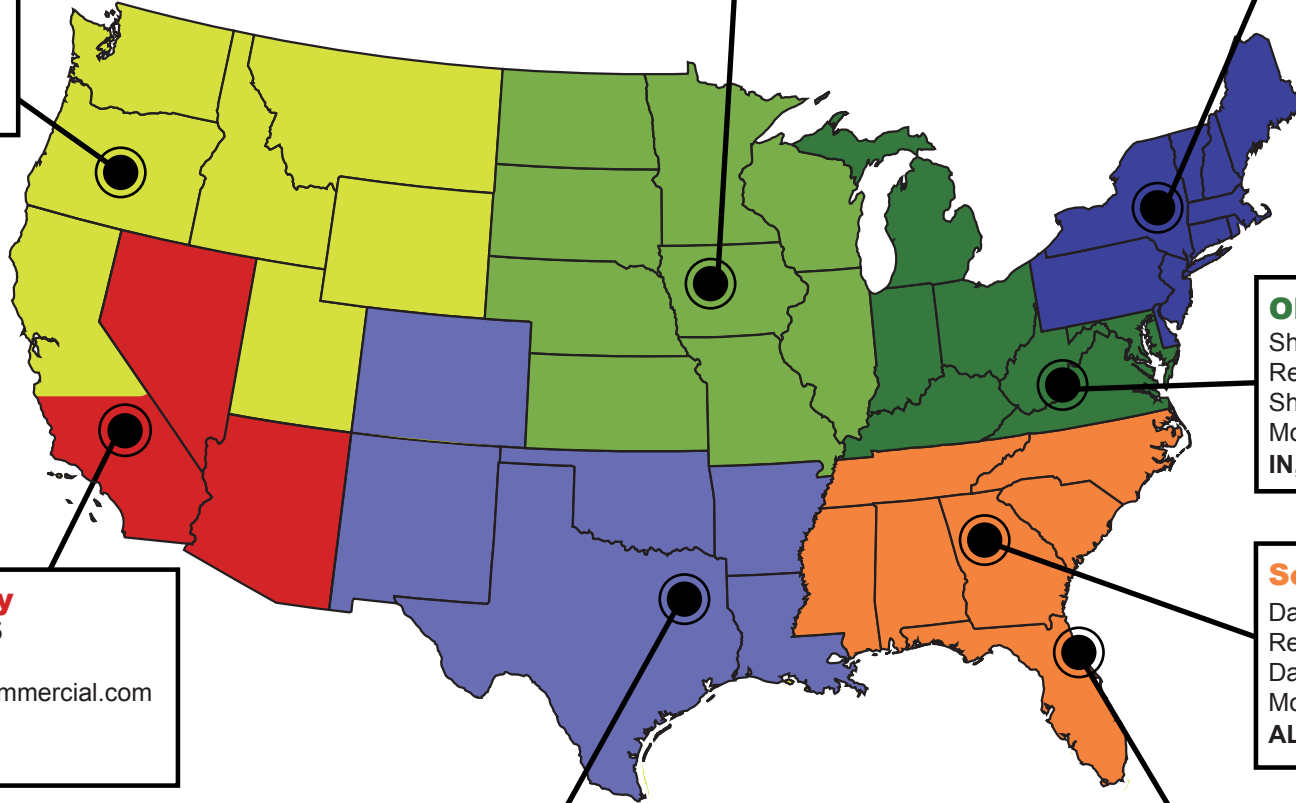

**Northwest Territory**

Brian King, ext. 126  
 Regional Vice President  
 brian.king@mdmcommercial.com  
 Mobile: 904-891-4734  
**WY, WA, OR, ID, MT, UT, AK,  
 Northern CA**

**Midwest Territory**

John O'Reilly, ext. 122  
 Regional Vice President  
 John@mdmcommercial.com  
 Mobile: 952-270-0953  
**IL, IA, KS, MN, MO, NE, ND, SD, WI**

**MidAtlantic Territory**

Mitch Greene, ext. 136  
 Regional Vice President  
 Mitch@mdmcommercial.com  
 Mobile: 904-537-7484  
**DE, CT, ME, MA, NH, NJ, NY, PA, RI, VT**

**Ohio Valley Territory**

Shawn Jeffery, ext. 124  
 Regional Vice President  
 Shawn@mdmcommercial.com  
 Mobile: 904-874-9559  
**IN, KY, MI, OH, WV, MD, DC, VA**